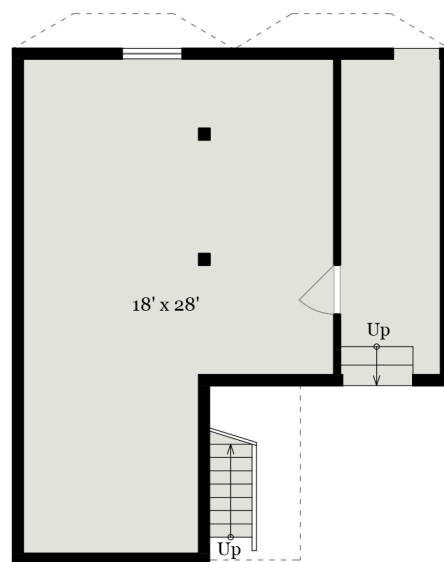

2167 GROVE STREET

SAN FRANCISCO, CA 94117

MAIN LEVEL
1,845 SQ FT

ENTRANCE LEVEL
45 SQ FT

STORAGE
460 SQ FT

**Estimated Total
Square Footage: 1,890 SQ FT**

*Calculated from outside face of exterior walls
and center line of demising walls.*

Plus 210 SQ FT Garage
Plus 460 SQ FT Storage

GARAGE
210 SQ FT