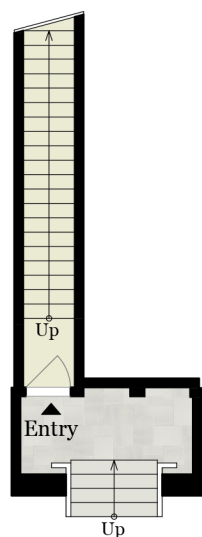

2167 GROVE STREET

SAN FRANCISCO, CA 94117

MAIN LEVEL
1,845 SQ FT

ENTRANCE LEVEL
45 SQ FT

STORAGE
460 SQ FT

**Estimated Total
Square Footage: 1,890 SQ FT**

*Calculated from outside face of exterior walls
and center line of demising walls.*

Plus 210 SQ FT Garage
Plus 460 SQ FT Storage

GARAGE
210 SQ FT